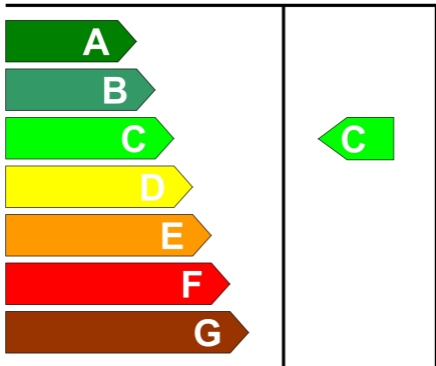

Energy Window

Warmwhite Windows
Eurologik 70 Casement
Eurocell 'C' Rate

Reg. No.: 3222 M836

Review Date: 12/2013

www.bfrc.org

eurocell[®]

All together better

This label is not a statutory requirement. It is a voluntary label provided as a customer service to allow consumers to make informed decisions on the energy performance of competing products.